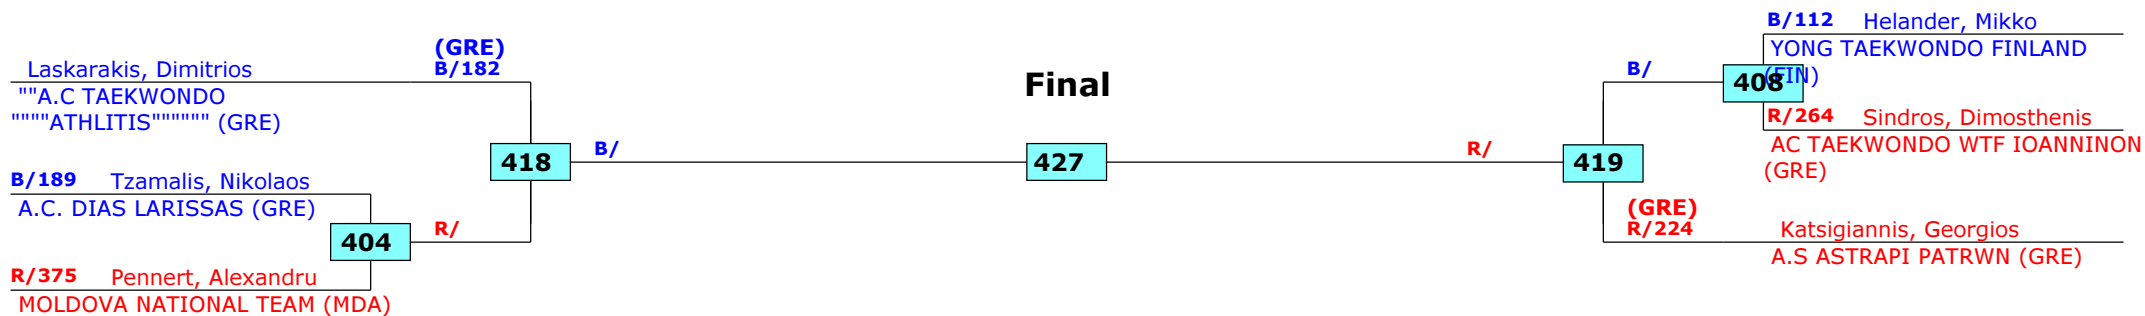

Prize winners:

OF SF Final SF OF

Greece Open 2016
Thessaloniki, Greece
Tournament date: 10/06/2016 upto 12/06/2016
Male -57 (Light middle)
Active competitors: 7
Competition date: 10/06/2016

Result legend: (PUN) Punishment
(WDR) Withdrawal (SDP) Sudden death
(DSQ) Disqualified (PTG) Points win (gap)
(RSC) Ref. stop contest (PTF) Points win (normal)
(SUP) Superiority

Prize winners:

QF SF Final SF QF

Greece Open 2016
Thessaloniki, Greece
Tournament date: 10/06/2016 upto 12/06/2016
Male -61 (Middle)
Active competitors: 6
Competition date: 10/06/2016

Result legend: (PUN) Punishment
 (WDR) Withdrawal (SDP) Sudden death
 (DSQ) Disqualified (PTG) Points win (gap)
 (RSC) Ref. stop contest (PTF) Points win (normal)
 (SUP) Superiority