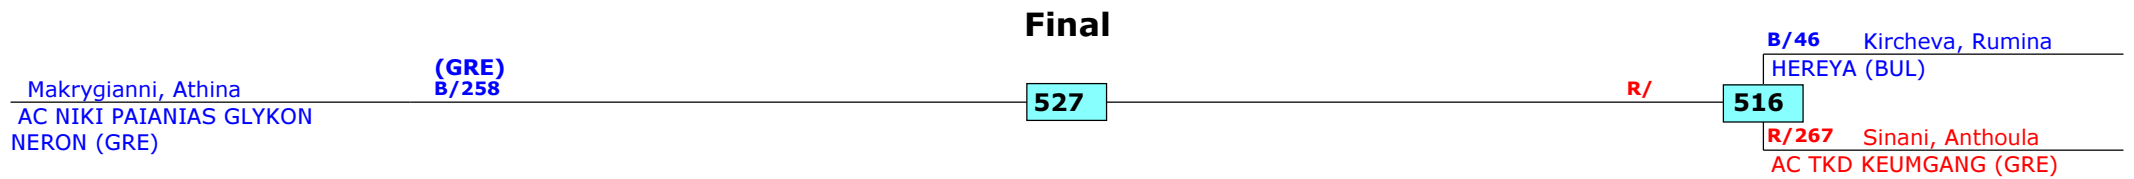

Greece Open 2016
Thessaloniki, Greece
Tournament date: 10/06/2016 upto 12/06/2016
Female -47 (Welter)
Active competitors: 3
Competition date: 10/06/2016

Result legend: (PUN) Punishment
(WDR) Withdrawal (SDP) Sudden death
(DSQ) Disqualified (PTG) Points win (gap)
(RSC) Ref. stop contest (PTF) Points win (normal)
(SUP) Superiority

Prize winners: