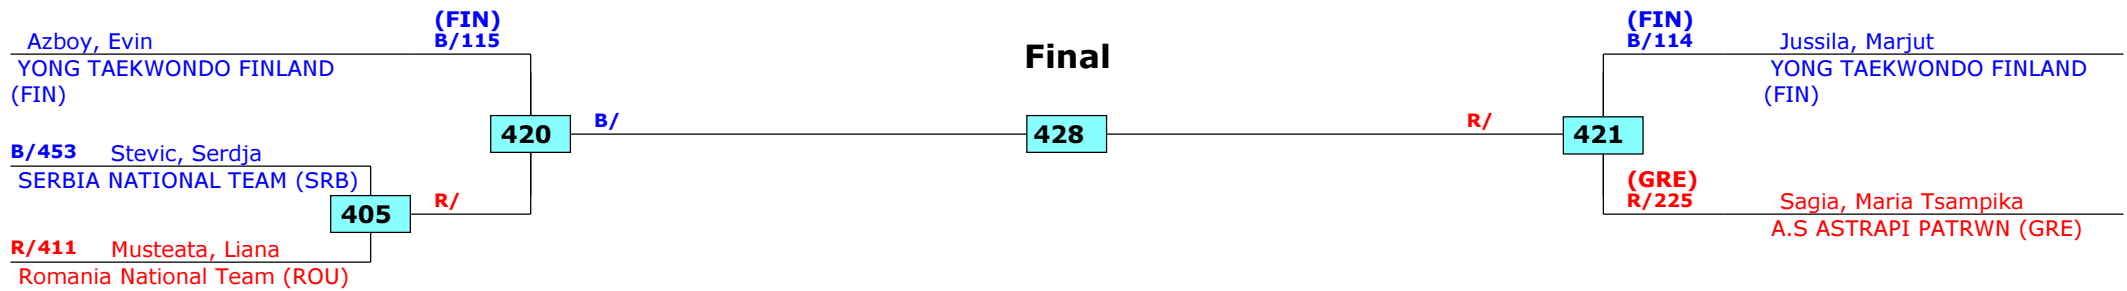

Greece Open 2016
Thessaloniki, Greece
Tournament date: 10/06/2016 upto 12/06/2016
Female -51 (Light middle)
Active competitors: 5
Competition date: 10/06/2016

Result legend: (PUN) Punishment
(WDR) Withdrawal (SDP) Sudden death
(DSQ) Disqualified (PTG) Points win (gap)
(RSC) Ref. stop contest (PTF) Points win (normal)
(SUP) Superiority

Prize winners: