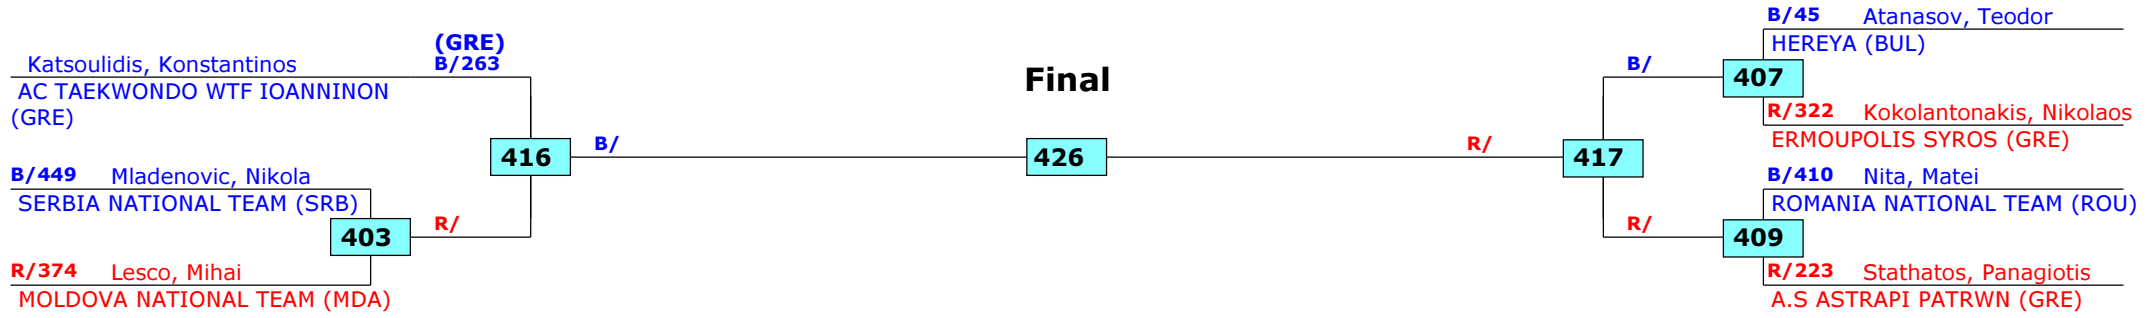

Final

SF

QF

1st rnd

Greece Open 2016
Thessaloniki, Greece
Tournament date: 10/06/2016 upto 12/06/2016
Male -45 (Feather)
Active competitors: 5
Competition date: 10/06/2016

Result legend: (PUN) Punishment
(WDR) Withdrawal (SDP) Sudden death
(DSQ) Disqualified (PTG) Points win (gap)
(RSC) Ref. stop contest (PTF) Points win (normal)
(SUP) Superiority

Prize winners:

Greece Open 2016
Thessaloniki, Greece
Tournament date: 10/06/2016 upto 12/06/2016
Male -49 (Light)
Active competitors: 6
Competition date: 10/06/2016

Result legend: (PUN) Punishment
 (WDR) Withdrawal (SDP) Sudden death
 (DSQ) Disqualified (PTG) Points win (gap)
 (RSC) Ref. stop contest (PTF) Points win (normal)
 (SUP) Superiority

Prize winners:

OF SF Final SF OF

Greece Open 2016
Thessaloniki, Greece
Tournament date: 10/06/2016 upto 12/06/2016
Male -57 (Light middle)
Active competitors: 7
Competition date: 10/06/2016

Result legend: (PUN) Punishment
(WDR) Withdrawal (SDP) Sudden death
(DSQ) Disqualified (PTG) Points win (gap)
(RSC) Ref. stop contest (PTF) Points win (normal)
(SUP) Superiority