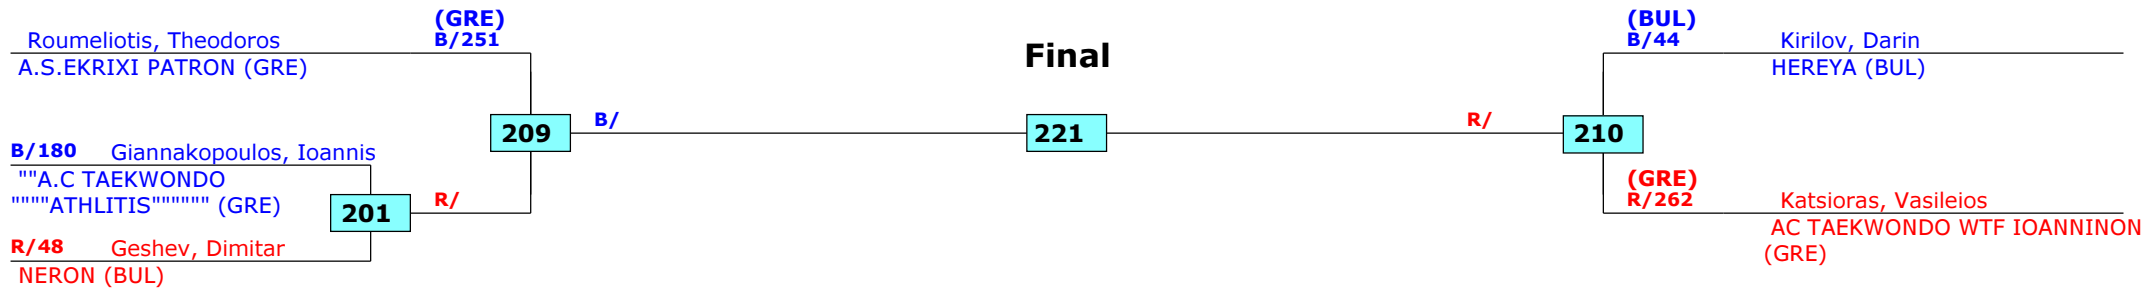

Greece Open 2016
Thessaloniki, Greece
Tournament date: 10/06/2016 upto 12/06/2016
Male -37 (Fly)
Active competitors: 5
Competition date: 10/06/2016

Result legend: (PUN) Punishment
(WDR) Withdrawal (SDP) Sudden death
(DSQ) Disqualified (PTG) Points win (gap)
(RSC) Ref. stop contest (PTF) Points win (normal)
(SUP) Superiority