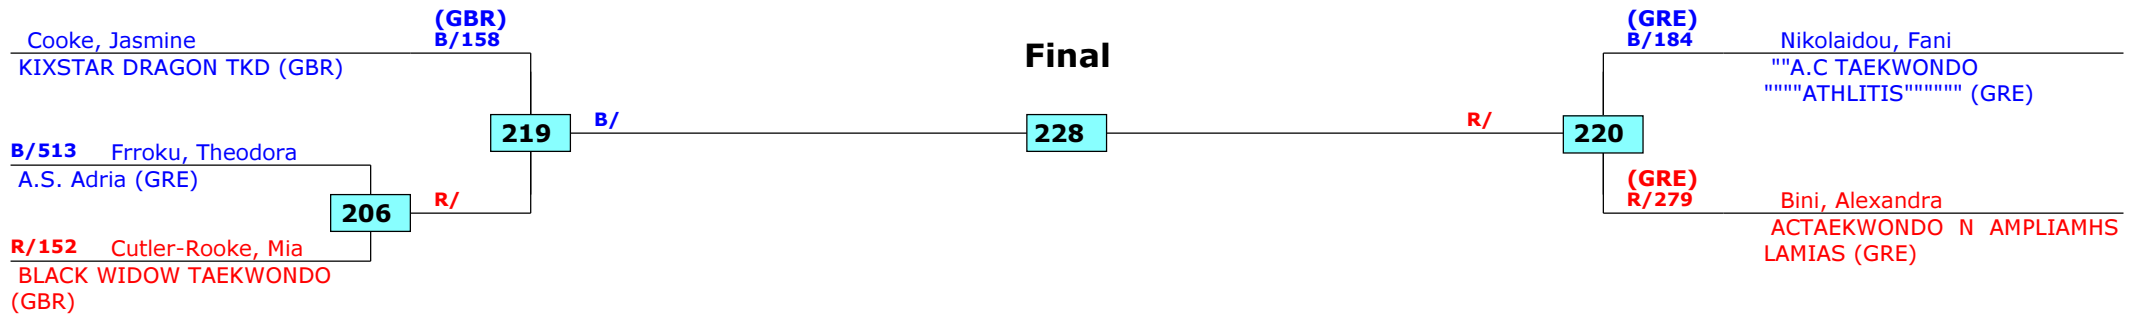

Greece Open 2016
Thessaloniki, Greece
Tournament date: 10/06/2016 upto 12/06/2016
Female +59 (Heavy)
Active competitors: 5
Competition date: 10/06/2016

Result legend: (PUN) Punishment
(WDR) Withdrawal (SDP) Sudden death
(DSQ) Disqualified (PTG) Points win (gap)
(RSC) Ref. stop contest (PTF) Points win (normal)
(SUP) Superiority

Prize winners: