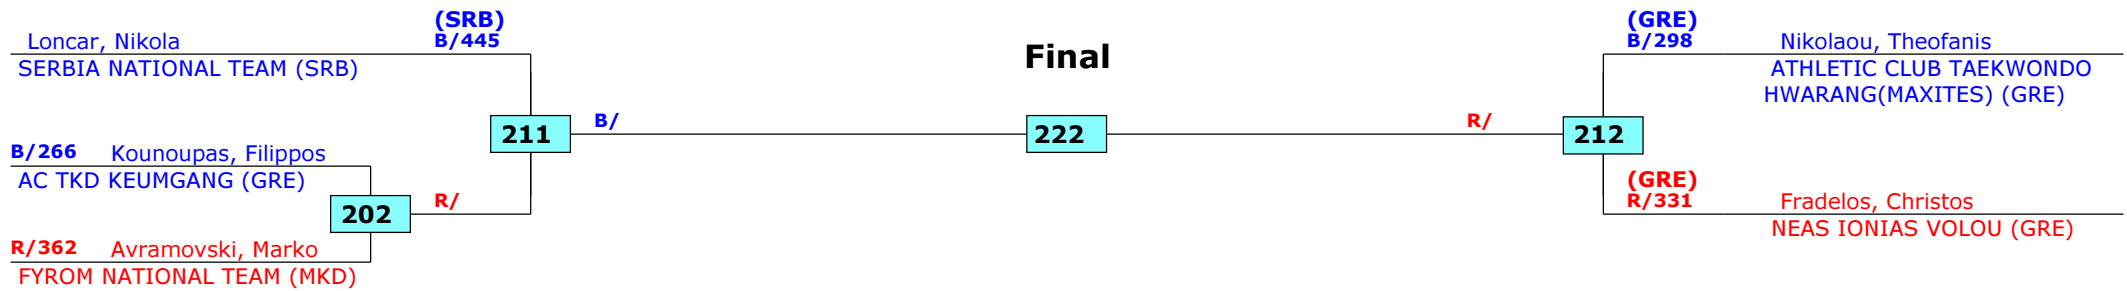

Prize winners:

QF SF Final SF QF

Greece Open 2016

Thessaloniki, Greece

Tournament date: 10/06/2016 upto 12/06/2016

Male -41 (Bantam)

Active competitors: 11

Competition date: 10/06/2016

Final

SF

QF

1st rnd

Greece Open 2016
Thessaloniki, Greece
Tournament date: 10/06/2016 upto 12/06/2016
Male -45 (Feather)
Active competitors: 5
Competition date: 10/06/2016

Result legend: (PUN) Punishment
(WDR) Withdrawal (SDP) Sudden death
(DSQ) Disqualified (PTG) Points win (gap)
(RSC) Ref. stop contest (PTF) Points win (normal)
(SUP) Superiority