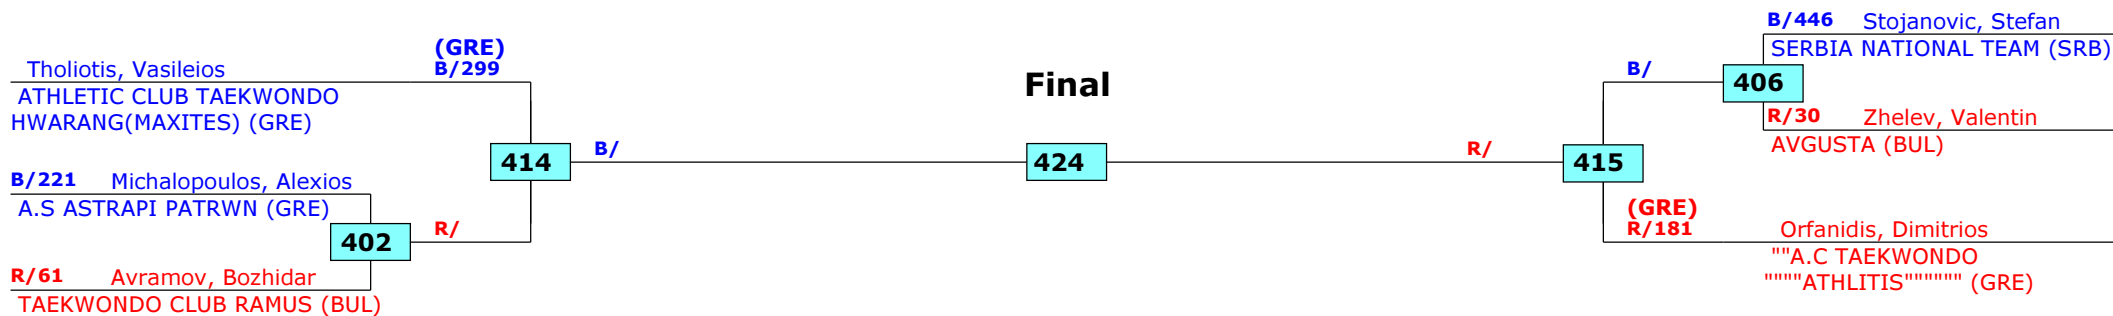

Greece Open 2016
Thessaloniki, Greece
Tournament date: 10/06/2016 upto 12/06/2016
Male -49 (Light)
Active competitors: 6
Competition date: 10/06/2016

Result legend: (PUN) Punishment
(WDR) Withdrawal (SDP) Sudden death
(DSQ) Disqualified (PTG) Points win (gap)
(RSC) Ref. stop contest (PTF) Points win (normal)
(SUP) Superiority

Prize winners:

OF SF Final SF OF