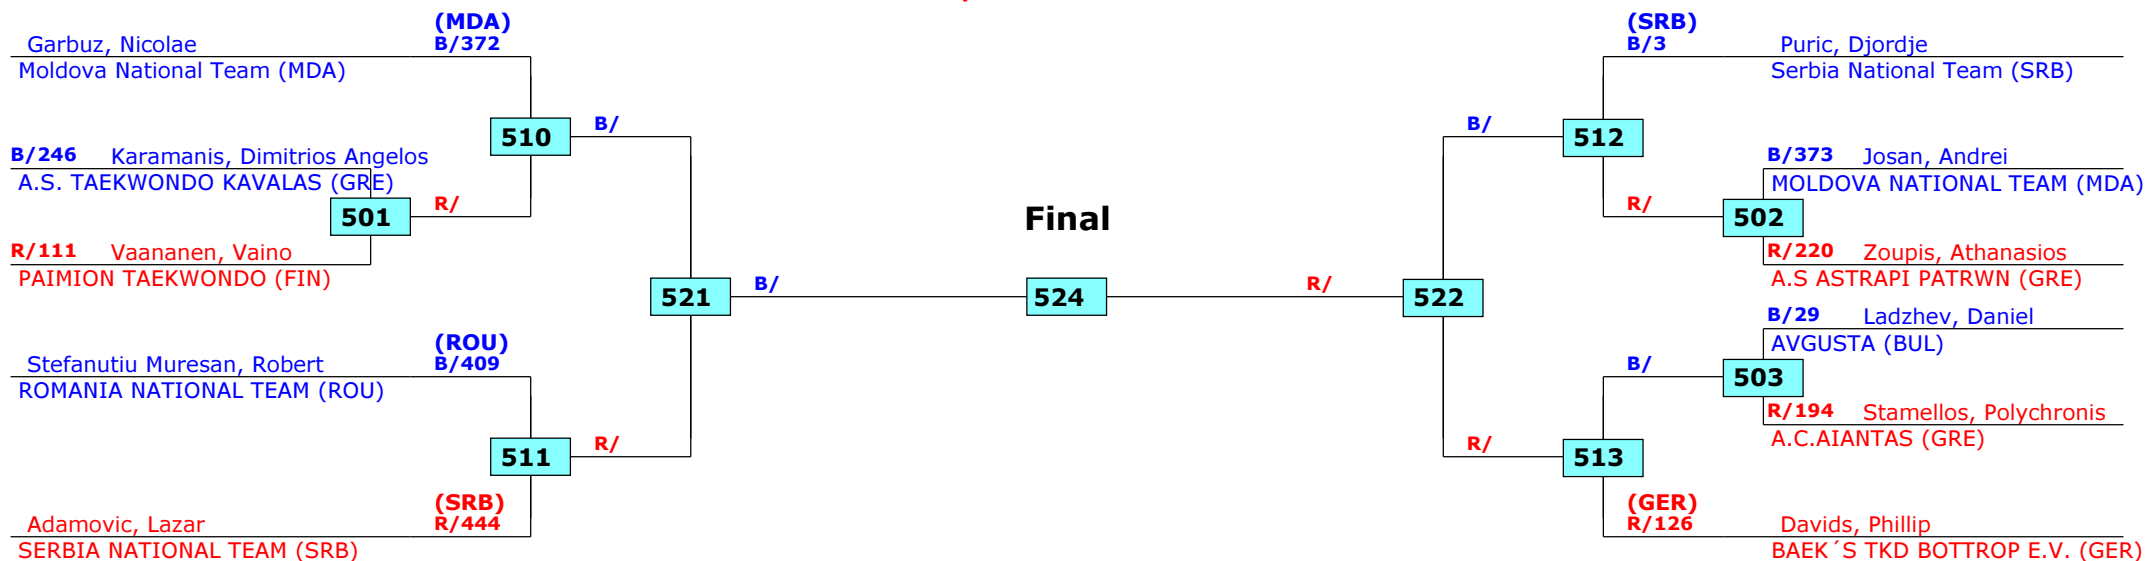

Prize winners:

QF SF Final SF QF

Greece Open 2016

Thessaloniki, Greece

Tournament date: 10/06/2016 upto 12/06/2016

Male -41 (Bantam)

Active competitors: 11

Competition date: 10/06/2016

Result legend:

(WDR) Withdrawal	(PUN) Punishment
(DSQ) Disqualified	(SDP) Sudden death
(RSC) Ref. stop contest	(PTG) Points win (gap)
(SUP) Superiority	(PTF) Points win (normal)

Prize winners:

1st rnd

QF

SF

Final

SF

QF

1st rnd

Greece Open 2016
Thessaloniki, Greece
Tournament date: 10/06/2016 upto 12/06/2016
Male -45 (Feather)
Active competitors: 5
Competition date: 10/06/2016

Result legend: (PUN) Punishment
(WDR) Withdrawal (SDP) Sudden death
(DSQ) Disqualified (PTG) Points win (gap)
(RSC) Ref. stop contest (PTF) Points win (normal)
(SUP) Superiority