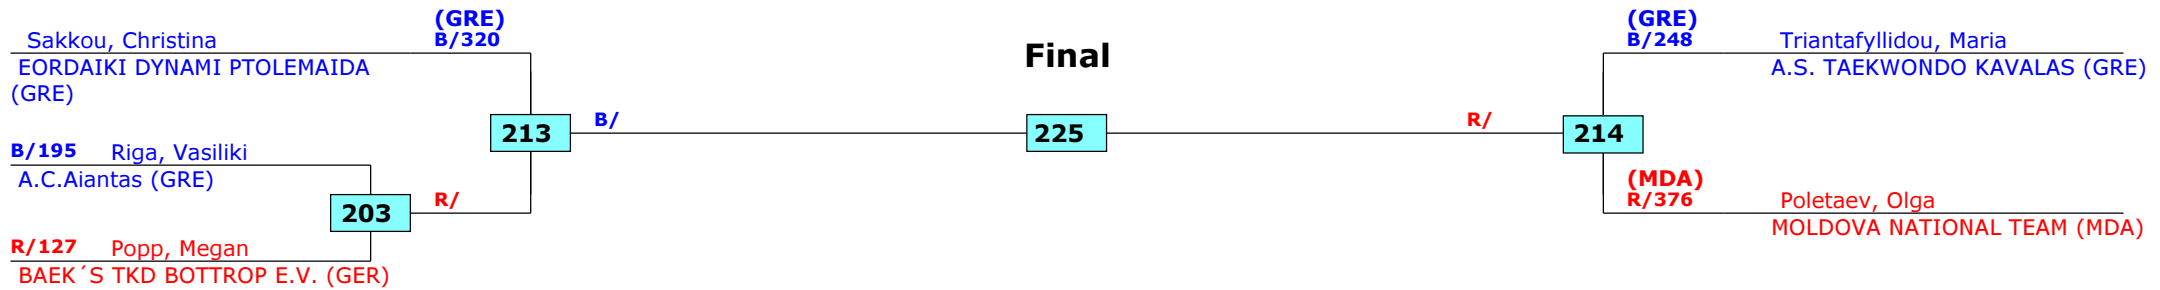

R/451 Nisic, Ana
 SERBIA NATIONAL TEAM (SRB)

Result legend: (PUN) Punishment
 (WDR) Withdrawal (SDP) Sudden death
 (DSQ) Disqualified (PTG) Points win (gap)
 (RSC) Ref. stop contest (PTF) Points win (normal)
 (SUP) Superiority

Prize winners:

SF

Final

SF

Greece Open 2016
Thessaloniki, Greece
Tournament date: 10/06/2016 upto 12/06/2016
Female -41 (Feather)
Active competitors: 5
Competition date: 10/06/2016

Result legend: (PUN) Punishment
 (WDR) Withdrawal (SDP) Sudden death
 (DSQ) Disqualified (PTG) Points win (gap)
 (RSC) Ref. stop contest (PTF) Points win (normal)
 (SUP) Superiority