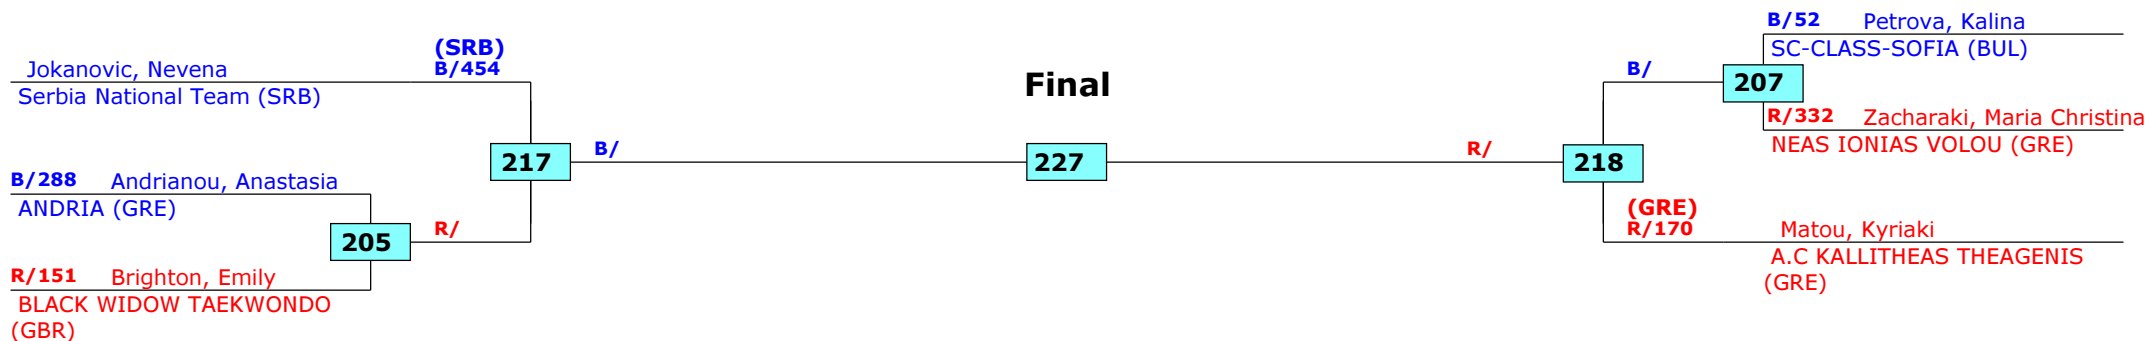

Greece Open 2016
Thessaloniki, Greece
Tournament date: 10/06/2016 upto 12/06/2016
Female -59 (Light heavy)
Active competitors: 6
Competition date: 10/06/2016

Result legend: (PUN) Punishment
(WDR) Withdrawal (SDP) Sudden death
(DSQ) Disqualified (PTG) Points win (gap)
(RSC) Ref. stop contest (PTF) Points win (normal)
(SUP) Superiority

Prize winners: